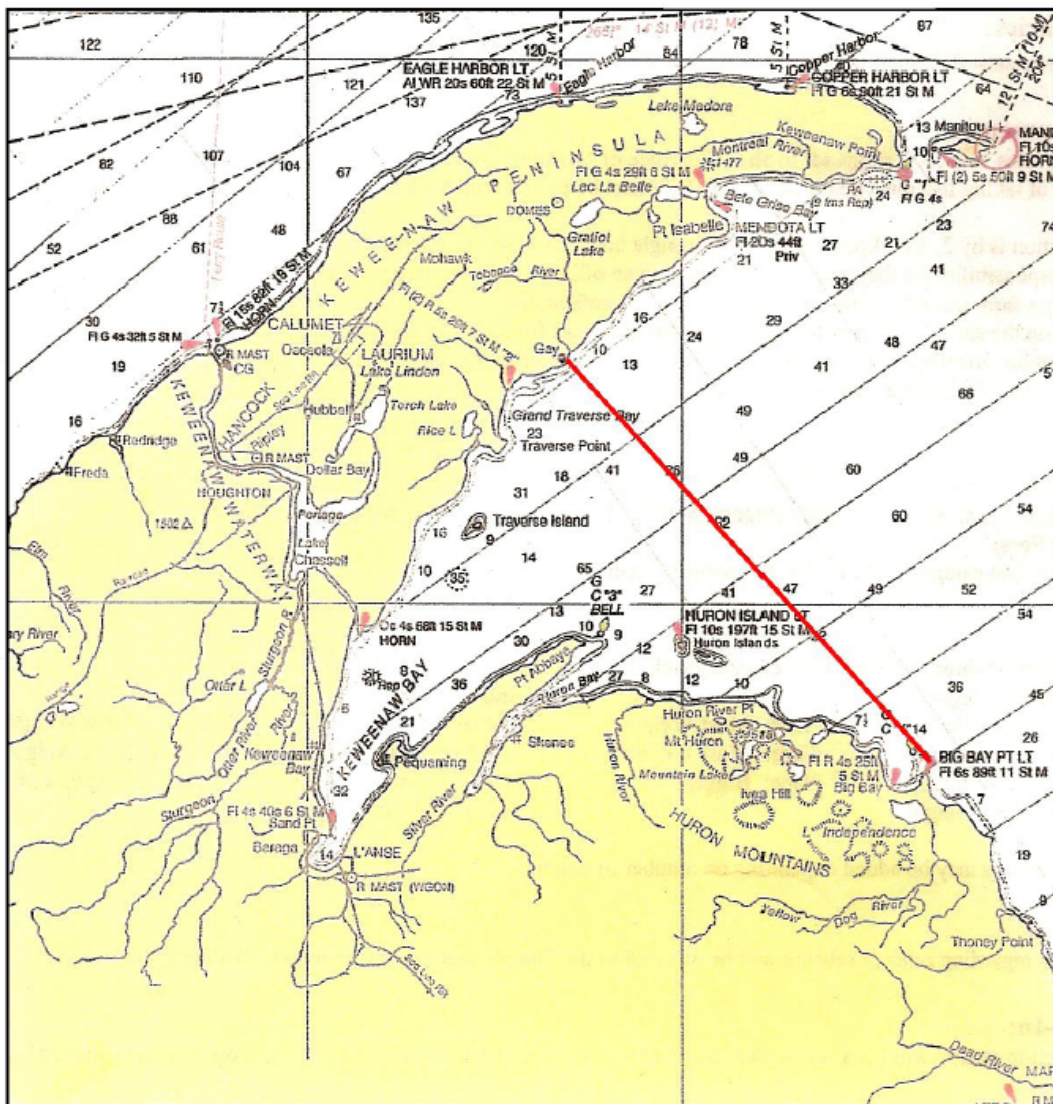

GAY STACK

Lat. N47° - 13.630

Lon. W88° - 9.826

BIG BAY LIGHTHOUSE

Lat. N46° - 50.573

Lon. W87° - 40.982

*For a list of events for the Baraga County Lake Trout Festival
please go to our website at www.laketroutfestival.com*