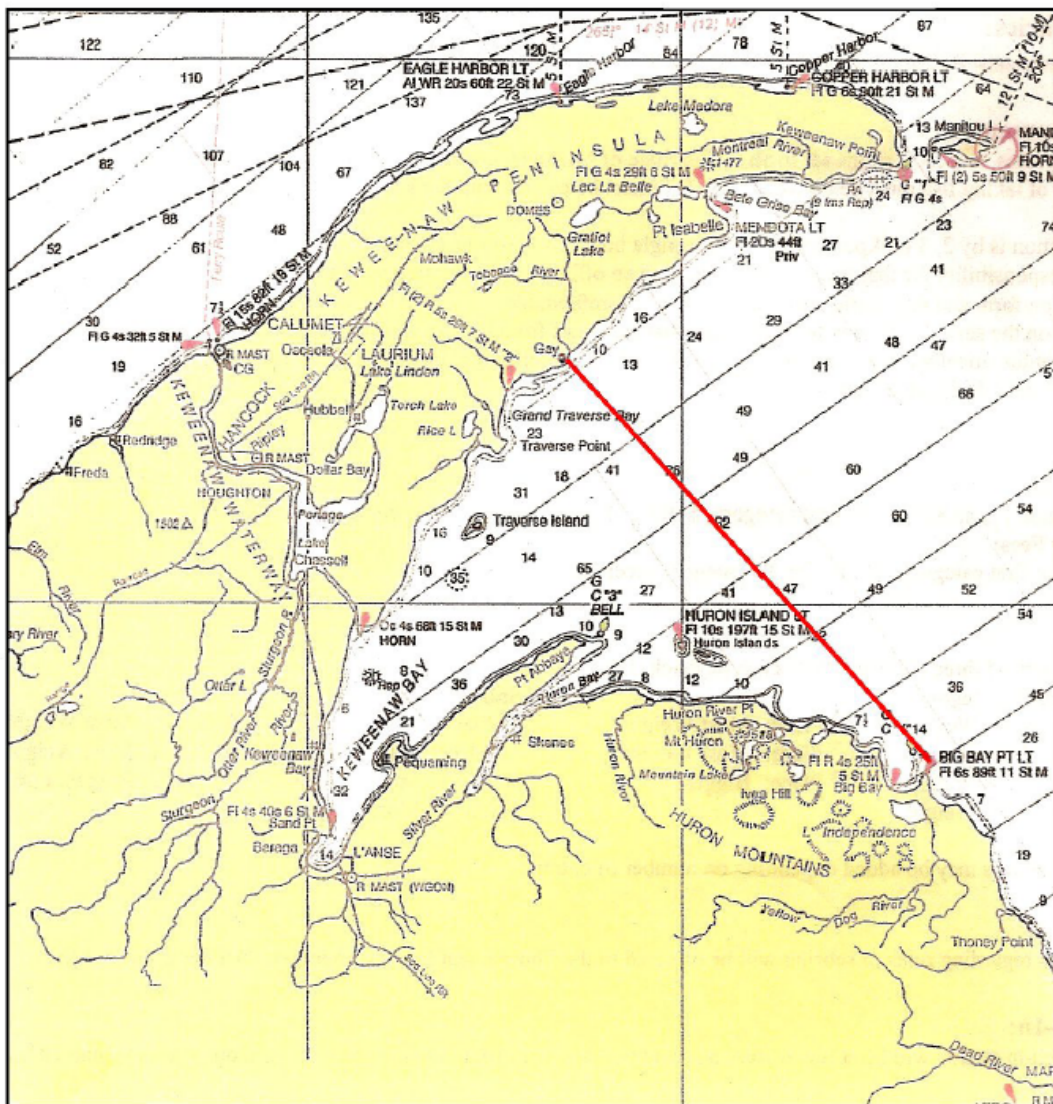

## GAY STACK

Lat. N47° - 13.630

Lon. W88° - 9.826

## BIG BAY LIGHTHOUSE

Lat. N46° - 50.573

Lon. W87° - 40.982

*For a list of events for the Baraga County Lake Trout Festival  
please go to our website at [www.laketroutfestival.com](http://www.laketroutfestival.com)*